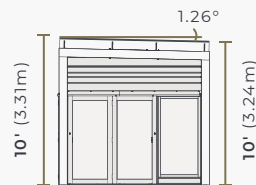

The Visscher logo is written in a stylized, brown, serif font, slanted upwards to the right.

FEATURES

- **Extra-Tall Design**
121" Height for Maximum Headroom
- **Patent Pending Louver System**
10-inch wide motorized louvers
- **SolarEdge Autonomy**
Solar Panel & Battery Integration
- **SlopeFlow Rain System**
Water slopes to the back gutter
- **Durable Design for All Seasons**
Handle at least 30 lbs/sqft of Snow Load
- **Adaptability to Visscher Ecosystem**
Customize with Doors & Wall Panels
- **Made in Canada with 100%**
prime West Coast Timber

Base model dimensions

Offered in two sizes: 11x11 and 11x14 * *Approximate size.*

11x11 Stella Plus

11x14 Stella Plus

Optional Connection kit

Connection Kit: Designed to link multiple Stella Plus units, allowing flexible configuration to create the perfect size for your outdoor space.