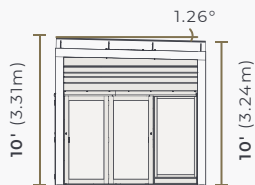

The Visscher logo is written in a stylized, brown, serif font, slanted upwards to the right.

FEATURES

- **Extra-Tall Design**
121" Height for Maximum Headroom
- **Patent Pending Louver System**
10-inch wide motorized louvers
- **SolarEdge Autonomy**
Solar Panel & Battery Integration
- **SlopeFlow Rain System**
Water slopes to the back gutter
- **Durable Design for All Seasons**
Handle at least 30 lbs/sqft of Snow Load
- **Adaptability to Visscher Ecosystem**
Customize with Doors & Wall Panels
- **Made in Canada with 100%**
prime West Coast Timber

Base model dimensions

Offered in two sizes: 11x11 and 11x14 * *Approximate size.*

11x11 Stella Plus

11x14 Stella Plus

Optional Connection kit

Connection Kit: Designed to link multiple Stella Plus units, allowing flexible configuration to create the perfect size for your outdoor space.