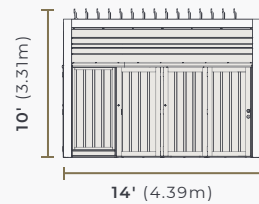

The Visscher logo is written in a stylized, brown, serif font, slanted upwards to the right.

FEATURES

- **Extra-Tall Design**
121" Height for Maximum Headroom
- **Patent Pending Louver System**
10-inch wide motorized louvers
- **SolarEdge Autonomy**
Solar Panel & Battery Integration
- **SlopeFlow Rain System**
Water slopes to the back gutter
- **Durable Design for All Seasons**
Handle at least 30 lbs/sqft of Snow Load
- **Adaptability to Visscher Ecosystem**
Customize with Doors & Wall Panels
- **Made in Canada with 100%**
prime West Coast Timber

Base model dimensions

Offered in two sizes: 11x11 and 11x14 * *Approximate size.*

11x11 Stella Plus

11x14 Stella Plus

Optional Connection kit

Connection Kit: Designed to link multiple Stella Plus units, allowing flexible configuration to create the perfect size for your outdoor space.