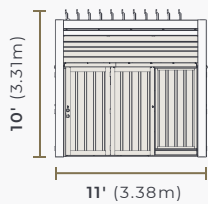

Base model dimensions

Offered in two sizes: 11x11 and 11x14 * *Approximate size.*

11x11 Stella Plus

11x14 Stella Plus

Optional Connection kit

Connection Kit: Designed to link multiple Stella Plus units, allowing flexible configuration to create the perfect size for your outdoor space.