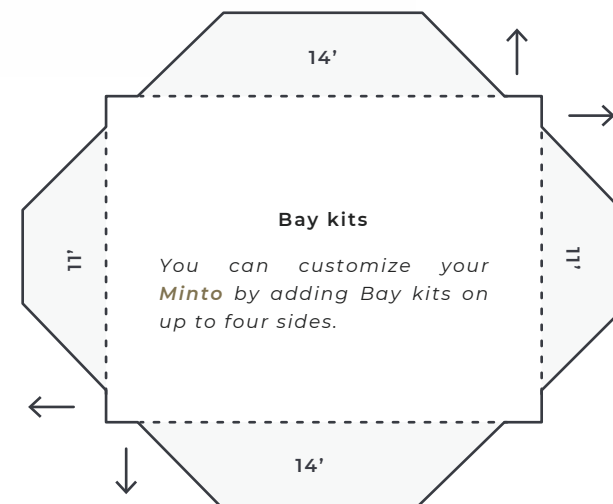

OPTIONAL ACCESSORIES

Cedar panels

11' and 14' Bay kits

DIMENSIONS *Approximate size

2 available options: 11x11 and 11x14

9' (2.85m)

9' (2.85m)

14' (4.28m)

11' (3.26m)

11' (3.26m)

11' (3.26m)

Base model

Base model with 4 Bay kits

WOOD

Blacksmith
Structure

Cedar (natural)
Optional panel