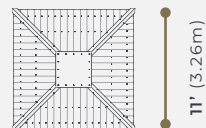

Visscher

FEATURES

UV Resistant
43"x43" / 43"x83" Skylight

Stacked Beam
spans 120" / 160" opening

Minimal maintenance due
to Metal Construction and
Painted Wood Components

Heavy Gauge Corner Brackets
with RSS Structural Fasteners

OPTIONAL ACCESSORIES

-  Drape and rail kit
-  Vertical louver panels
-  Metal base panels
-  Bar kit with stools
-  Insect screen drape set

DIMENSIONS *Approximate size

2 options available: 11x14 and 11x11

Sequoia (11x14)

Savannah (11x11)

*Other similar model from Silhouette Line:
Sedona (9x9)

Set up your **Silhouette Line** how you like with our available optional accessories.

Base Model

Base Model
+ Drape and Rail Kit