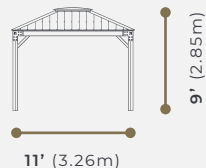

Visscher

FEATURES

UV Resistant
43"x43" / 43"x83" Skylight

Stacked Beam
spans 120" / 160" opening

Minimal maintenance due
to Metal Construction and
Painted Wood Components

Heavy Gauge Corner Brackets
with RSS Structural Fasteners

OPTIONAL ACCESSORIES

-  Drape and rail kit
-  Vertical louver panels
-  Metal base panels
-  Bar kit with stools
-  Insect screen drape set

DIMENSIONS *Approximate size

2 options available: 11x14 and 11x11

Sequoia (11x14)

Savannah (11x11)

*Other similar model from Silhouette Line:
Sedona (9x9)

Set up your **Silhouette Line** how you like with our available optional accessories.

Base Model

Base Model
+ Drape and Rail Kit