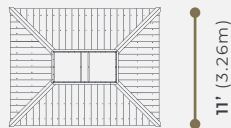

Visscher

FEATURES

UV Resistant
43"x43" / 43"x83" Skylight

Stacked Beam
spans 120" / 160" opening

Minimal maintenance due
to Metal Construction and
Painted Wood Components

Heavy Gauge Corner Brackets
with RSS Structural Fasteners

OPTIONAL ACCESSORIES

-  Drape and rail kit
-  Vertical louver panels
-  Metal base panels
-  Bar kit with stools
-  Insect screen drape set

DIMENSIONS *Approximate size

2 options available: 11x14 and 11x11

Sequoia (11x14)

Savannah (11x11)

*Other similar model from Silhouette Line:
Sedona (9x9)

Set up your **Silhouette Line** how you like with our available optional accessories.

Base Model

Base Model
+ Drape and Rail Kit