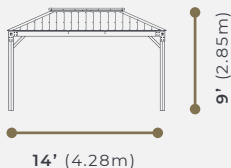

Visscher

FEATURES

UV Resistant
43"x43" / 43"x83" Skylight

Stacked Beam
spans 120" / 160" opening

Minimal maintenance due
to Metal Construction and
Painted Wood Components

Heavy Gauge Corner Brackets
with RSS Structural Fasteners

10 Year Limited Warranty
on Canadian Made Steel Roof

3 Year Limited Warranty
on West Coast Canadian Timber

SILHOUETTE LINE
SEQUOIA & SAVANNAH
11X14 11X11

SILHOUETTE LINE CONFIGURATIONS

TAILORED TO YOU

Silhouette Line is versatile! Add Vertical Louver Panels and a Bar Kit with stools for the ultimate backyard experience.

OPTIONAL ACCESSORIES

-  Drape and rail kit
-  Vertical louver panels
-  Metal base panels
-  Bar kit with stools
-  Insect screen drape set

DIMENSIONS *Approximate size

2 options available: 11x14 and 11x11

Sequoia (11x14)

Savannah (11x11)

*Other similar model from Silhouette Line:
Sedona (9x9)

Set up your **Silhouette Line** how you like with our available optional accessories.

Base Model

Base Model
+ Drape and Rail Kit