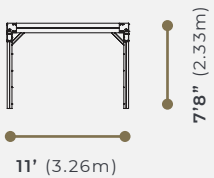

## DIMENSIONS \*Approximate size

2 options available: 11x11 and 11x14

Mesa (11x11)

Tucson (11x14)

Set up your *Aura Line* how you like with our available optional accessories.

Base Model

Base Model  
+ Drape and Rail Kit