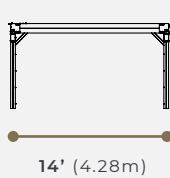

## DIMENSIONS \*Approximate size

2 options available: 11x11 and 11x14

Mesa (11x11)

Tucson (11x14)

Set up your *Aura Line* how you like with our available optional accessories.

Base Model

Base Model  
+ Drape and Rail Kit