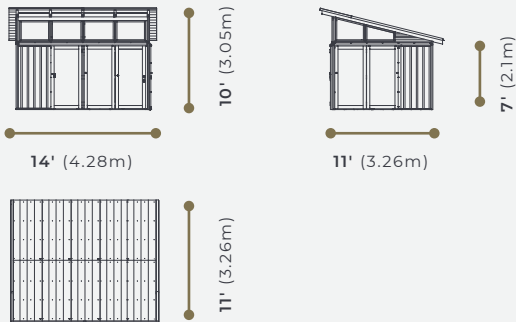

OPTIONAL ACCESSORIES

-  Decorative interior cedar panels
-  Insect sliding screen doors
-  40" and 80" extensions
-  11x11 Veranda

DIMENSIONS *Approximate size.

1 available option: 11x14

80" Extension

40" Extension