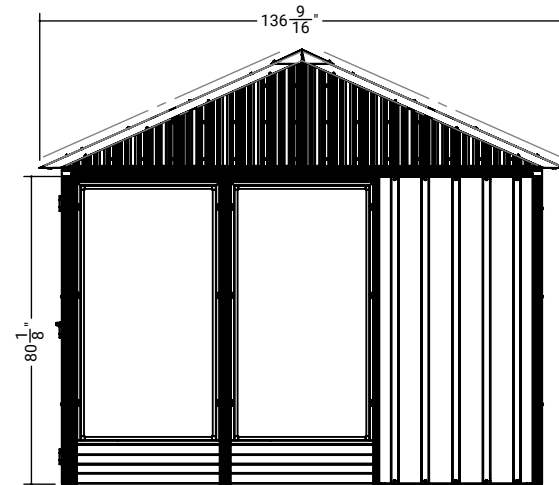

Front Elevation

Side Elevation

Footprint

File name
525 - 11x11 Adela

Description (Configuration)
Default

Folder Location
C:\VISSCHER SW VAULT\VR&D\Ryan\2024 Assemblies\

Created Date
January 25, 2024 3:40:18 PM

Last Saved Date
January 25, 2024 3:50:49 PM

Last Saved By **ryan**

Sheet Name **Template**

Sheet 1 of 1

DATE	REV	REVISION

Visscher

VISSCHER SPECIALTY PRODUCTS

Front Elevation

Side Elevation

Footprint

File name
526 - Adela_Hudson_11x14

Description (Configuration)
Footprint

Folder Location
C:\VISSCHER SW VAULT\VR&D\Ryan\2024 Assemblies\

Created Date
January 25, 2024 3:54:46 PM

Last Saved Date
January 25, 2024 4:02:16 PM