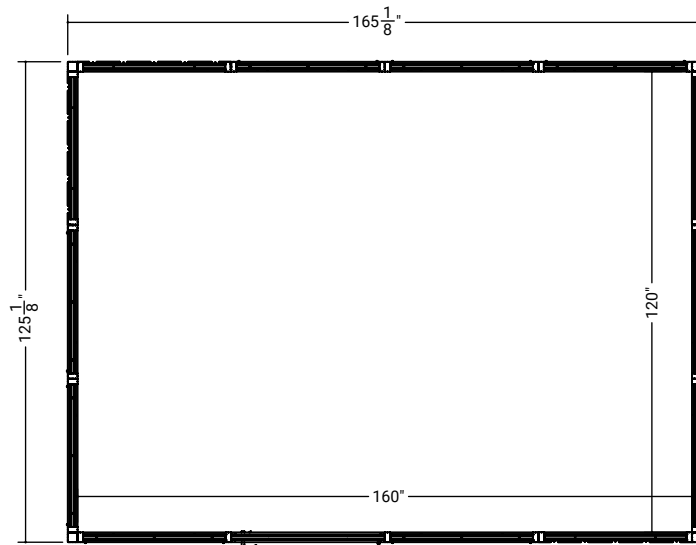

Front Elevation

Side Elevation

Footprint

File name
525 - 11x11 Adela

Description (Configuration)
Default

Folder Location
C:\VISSCHER SW VAULT\VR&D\Ryan\2024 Assemblies\

Created Date
January 25, 2024 3:40:18 PM

Side Elevation

Footprint

File name
526 - Adela_Hudson_11x14

Description (Configuration)
Footprint

Folder Location
C:\VISSCHER SW VAULT\VR&D\Ryan\2024 Assemblies\

Created Date
January 25, 2024 3:54:46 PM

Last Saved Date
January 25, 2024 4:02:16 PM