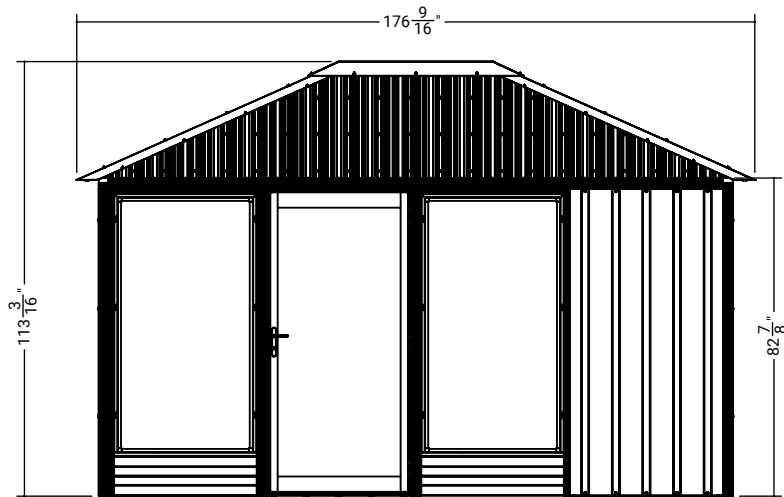

Front Elevation

Side Elevation

Footprint

File name
525 - 11x11 Adela

Description (Configuration)
Default

Folder Location
C:\VISSCHER SW VAULT\VR&D\Ryan\2024 Assemblies\

Created Date
January 25, 2024 3:40:18 PM

Last Saved Date
January 25, 2024 3:50:49 PM

Last Saved By **ryan**

Sheet Name **Template**

Sheet 1 of 1

DATE	REV	REVISION

Visscher

VISSCHER SPECIALTY PRODUCTS

Front Elevation

Side Elevation

Footprint

File name
526 - Adela_Hudson_11x14

Description (Configuration)
Footprint

Folder Location
C:\VISSCHER SW VAULT\VR&D\Ryan\2024 Assemblies\

Created Date
January 25, 2024 3:54:46 PM

Last Saved Date
January 25, 2024 4:02:16 PM