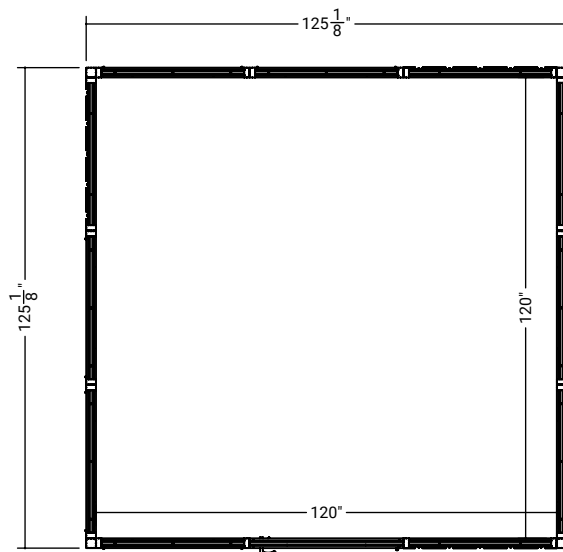

Front Elevation

Side Elevation

Footprint

File name
525 - 11x11 Adela

Description (Configuration)
Default

Folder Location
C:\VISSCHER SW VAULT\VR&D\Ryan\2024 Assemblies\

Created Date
January 25, 2024 3:40:18 PM

Side Elevation

Footprint

File name
526 - Adela_Hudson_11x14

Description (Configuration)
Footprint

Folder Location
C:\VISSCHER SW VAULT\VR&D\Ryan\2024 Assemblies\

Created Date
January 25, 2024 3:54:46 PM

Last Saved Date
January 25, 2024 4:02:16 PM