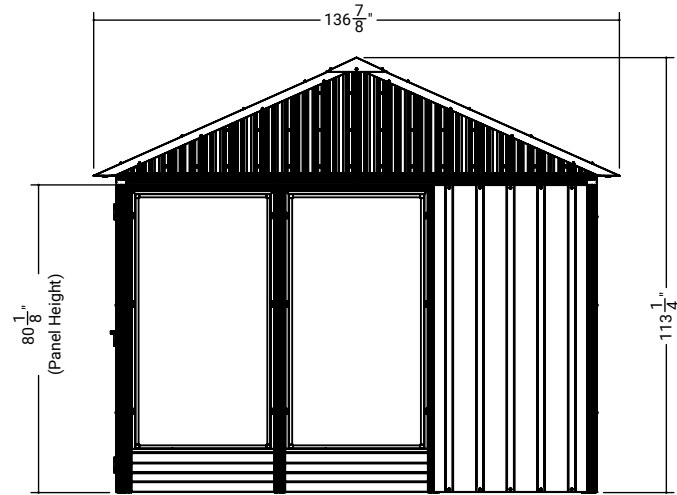

Front Elevation

Side Elevation

Footprint

File name
525 - 11x11 Adela

Description (Configuration)
Default

Folder Location
C:\VISSCHER SW VAULT\VR&D\Ryan\2024 Assemblies\

Created Date
January 25, 2024 3:40:18 PM

Side Elevation

Footprint

File name
526 - Adela_Hudson_11x14

Description (Configuration)
Footprint

Folder Location
C:\VISSCHER SW VAULT\VR&D\Ryan\2024 Assemblies\

Created Date
January 25, 2024 3:54:46 PM

Last Saved Date
January 25, 2024 4:02:16 PM