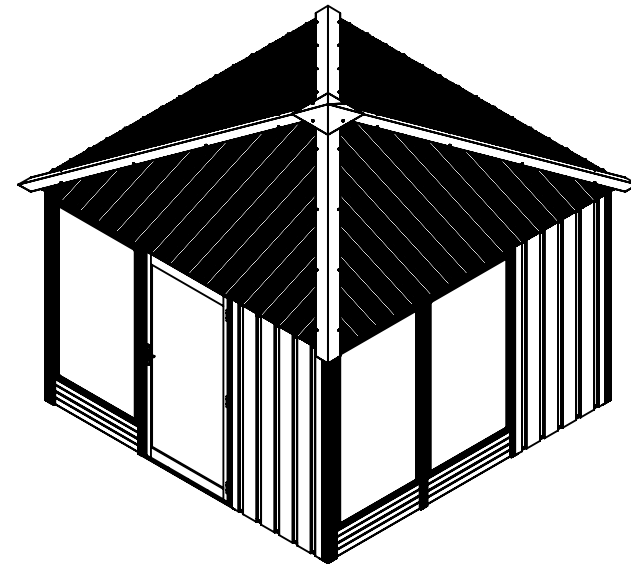

Front Elevation

Side Elevation

Footprint

File name
525 - 11x11 Adela

Description (Configuration)
Default

Folder Location
C:\VISSCHER SW VAULT\VR&D\Ryan\2024 Assemblies\

Created Date
January 25, 2024 3:40:18 PM

Last Saved Date
January 25, 2024 3:50:49 PM

Last Saved By **ryan**

Sheet Name **Template**

Sheet 1 of 1

DATE	REV	REVISION

Visscher

VISSCHER SPECIALTY PRODUCTS

Front Elevation

Side Elevation

Footprint

File name
526 - Adela_Hudson_11x14

Description (Configuration)
Footprint

Folder Location
C:\VISSCHER SW VAULT\VR&D\Ryan\2024 Assemblies\

Created Date
January 25, 2024 3:54:46 PM

Last Saved Date
January 25, 2024 4:02:16 PM