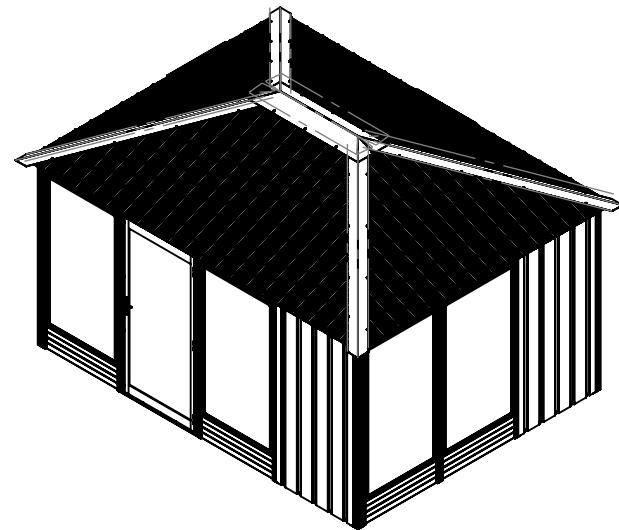

Front Elevation

Side Elevation

Footprint

File name
525 - 11x11 Adela

Description (Configuration)
Default

Folder Location
C:\VISSCHER SW VAULT\VR&D\Ryan\2024 Assemblies\

Created Date
January 25, 2024 3:40:18 PM

Last Saved Date
January 25, 2024 3:50:49 PM

Last Saved By **ryan**

Sheet Name **Template**

Sheet 1 of 1

DATE	REV	REVISION

Visscher

VISSCHER SPECIALTY PRODUCTS

Front Elevation

Side Elevation

Footprint

File name
526 - Adela_Hudson_11x14

Description (Configuration)
Footprint

Folder Location
C:\VISSCHER SW VAULT\VR&D\Ryan\2024 Assemblies\

Created Date
January 25, 2024 3:54:46 PM

Last Saved Date
January 25, 2024 4:02:16 PM