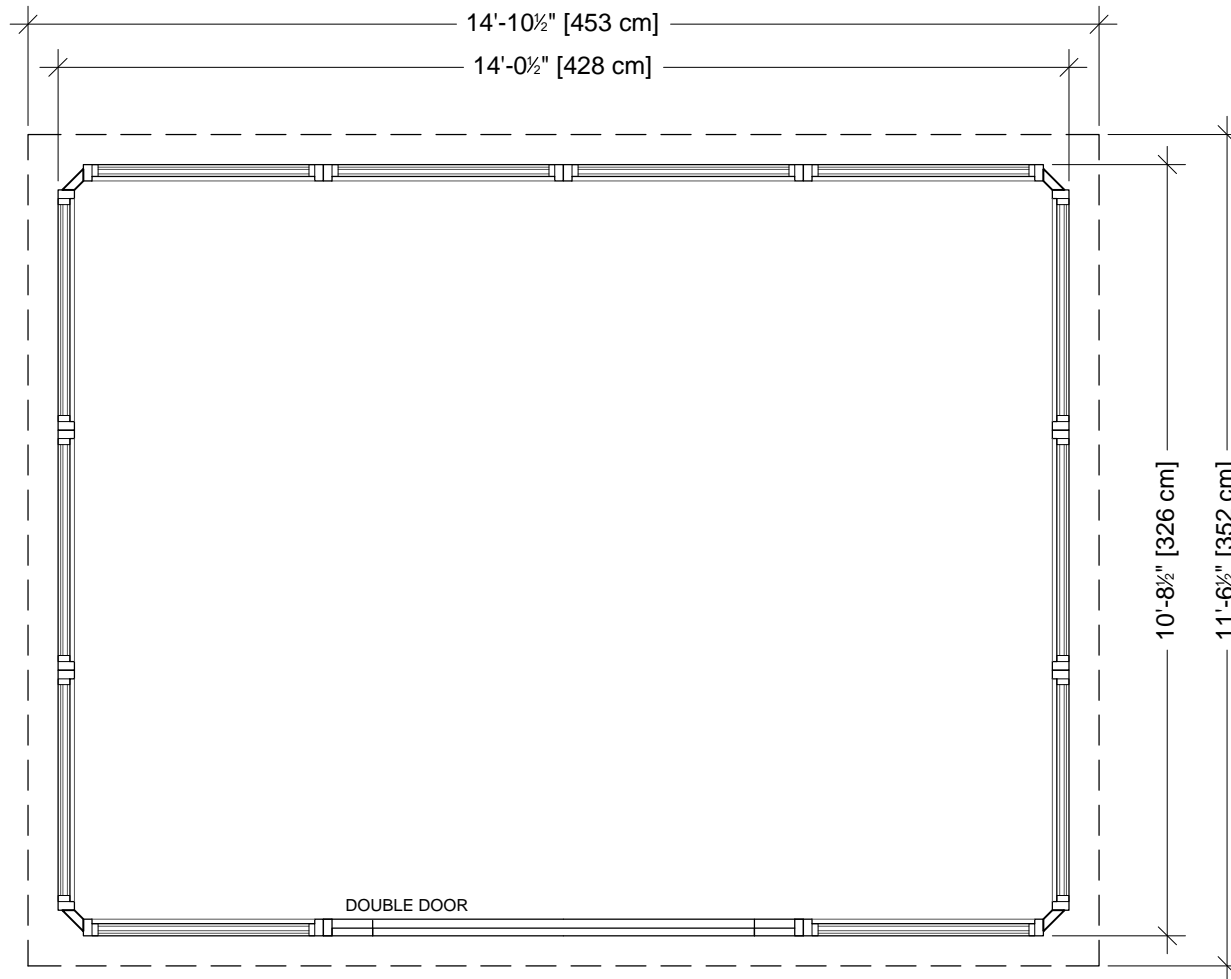

Side Elevation

Front Elevation

STANDARD

Whistler 11x14

CODE: 0177

Front Elevation

STANDARD

*Whistler 11x14*

CODE: 0177

Side Elevation

STANDARD

Resort 11x14

CODE: 0177

1 BAY

Resort 11x14

CODE: 0177