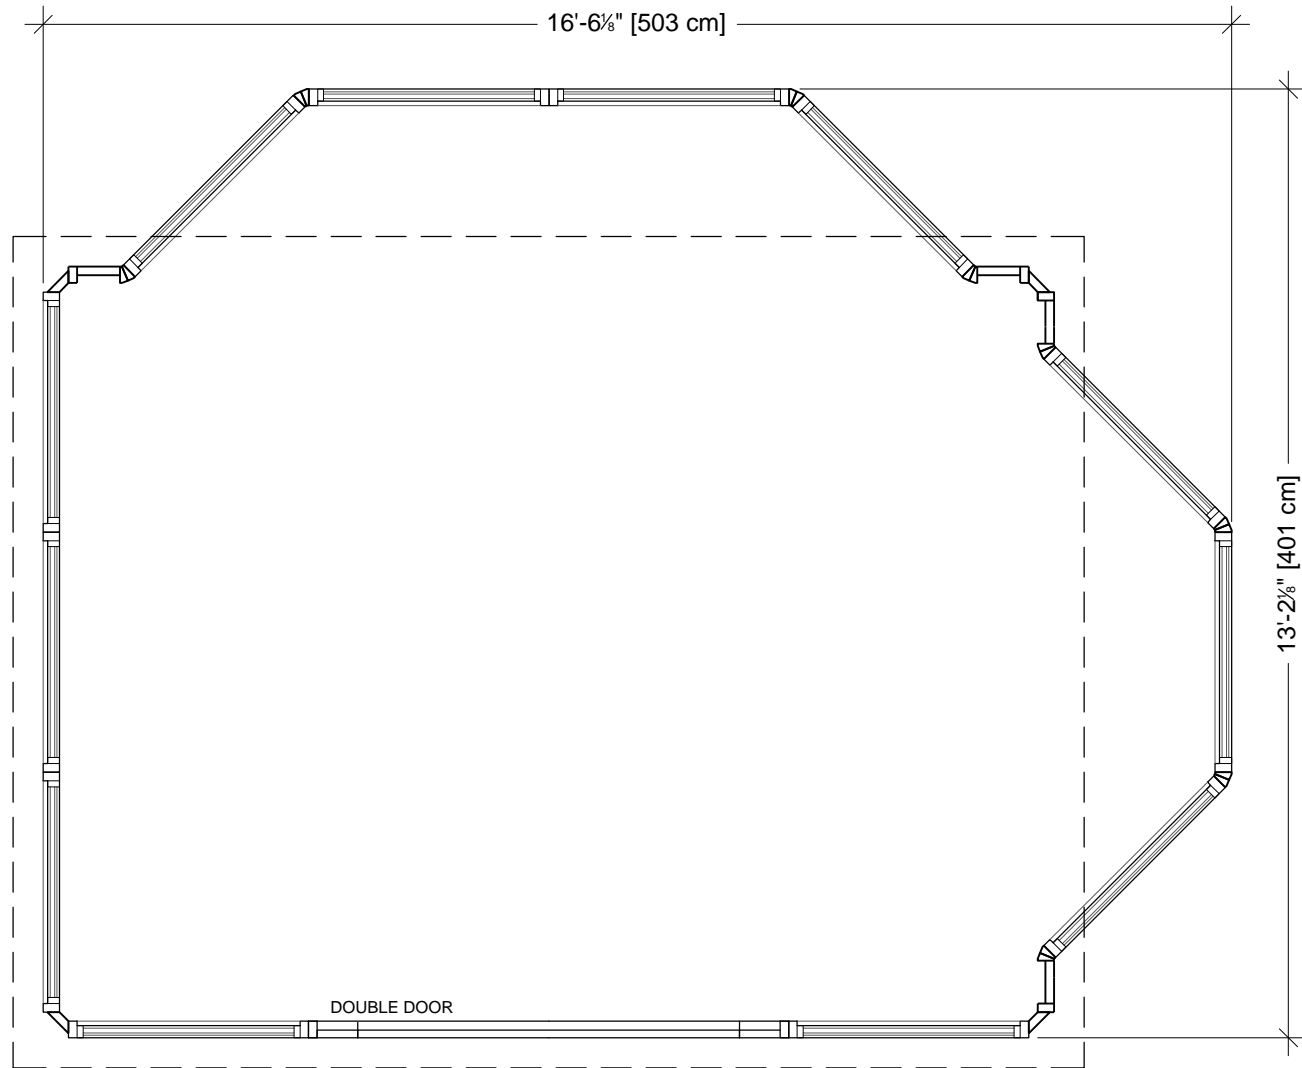

2 BAY ADJACENT

Resort 11x14

CODE: 0177