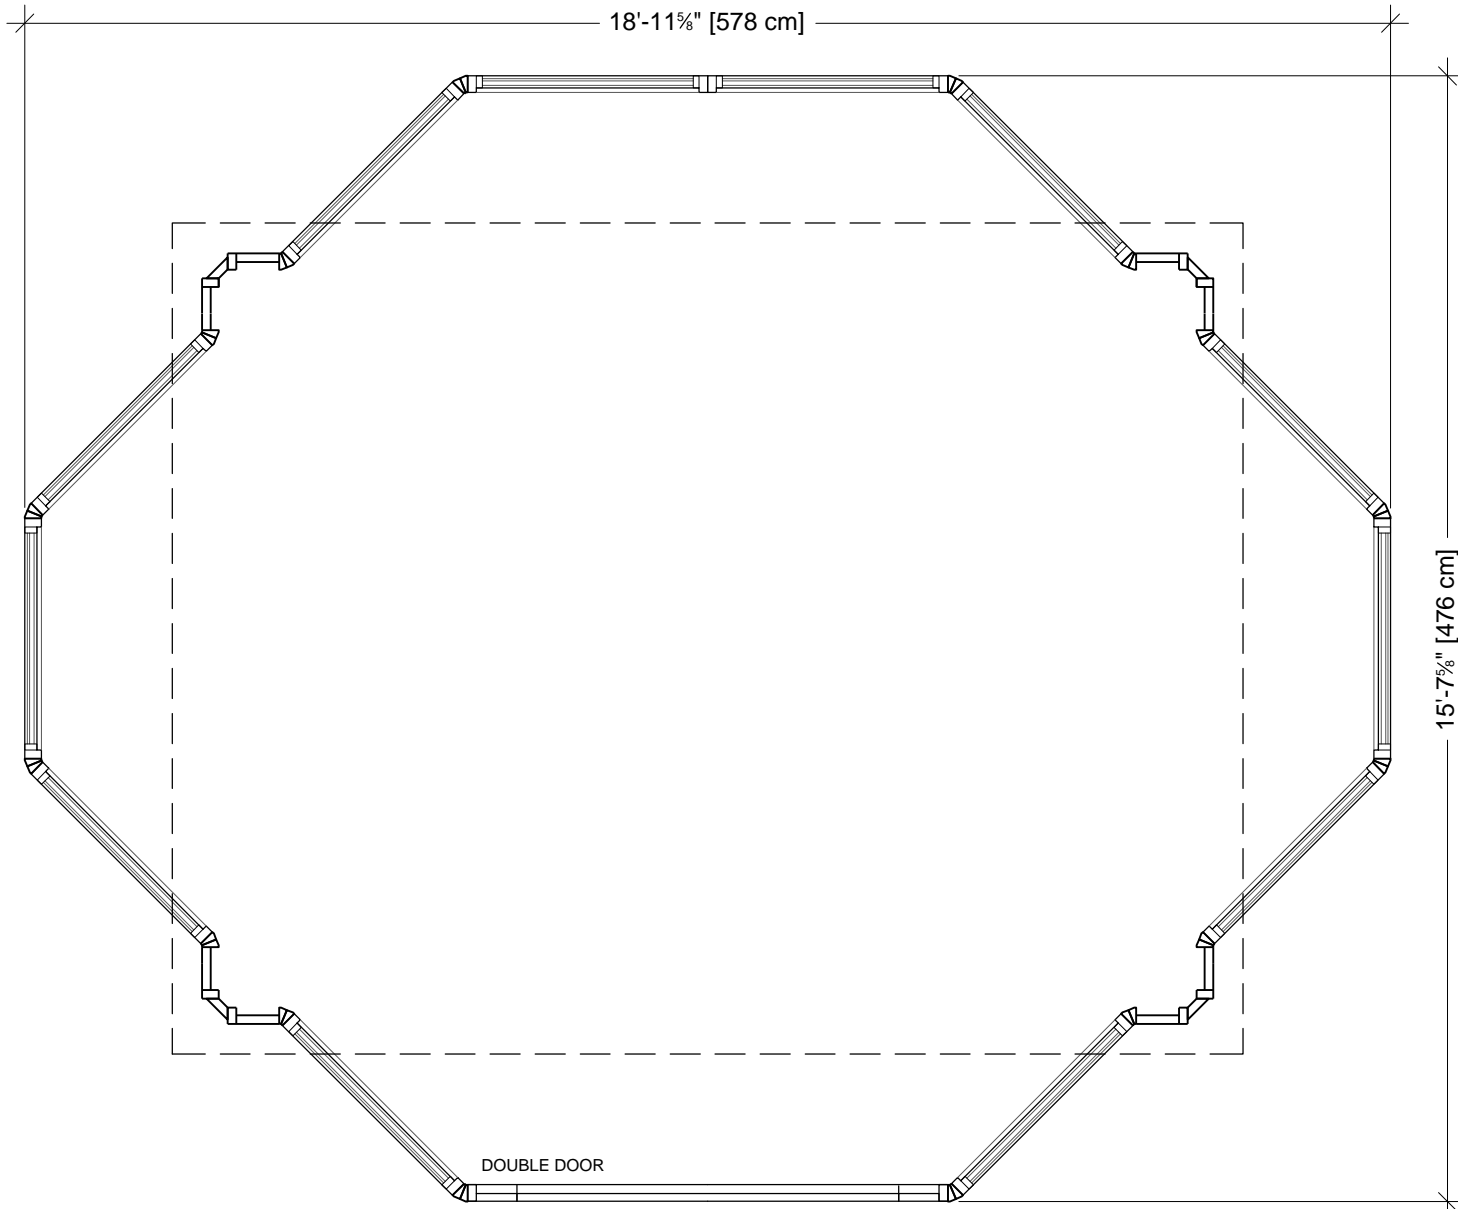

4 BAY

Resort 11x14

CODE: 0177

TOLL FREE: 1-877-795-7423