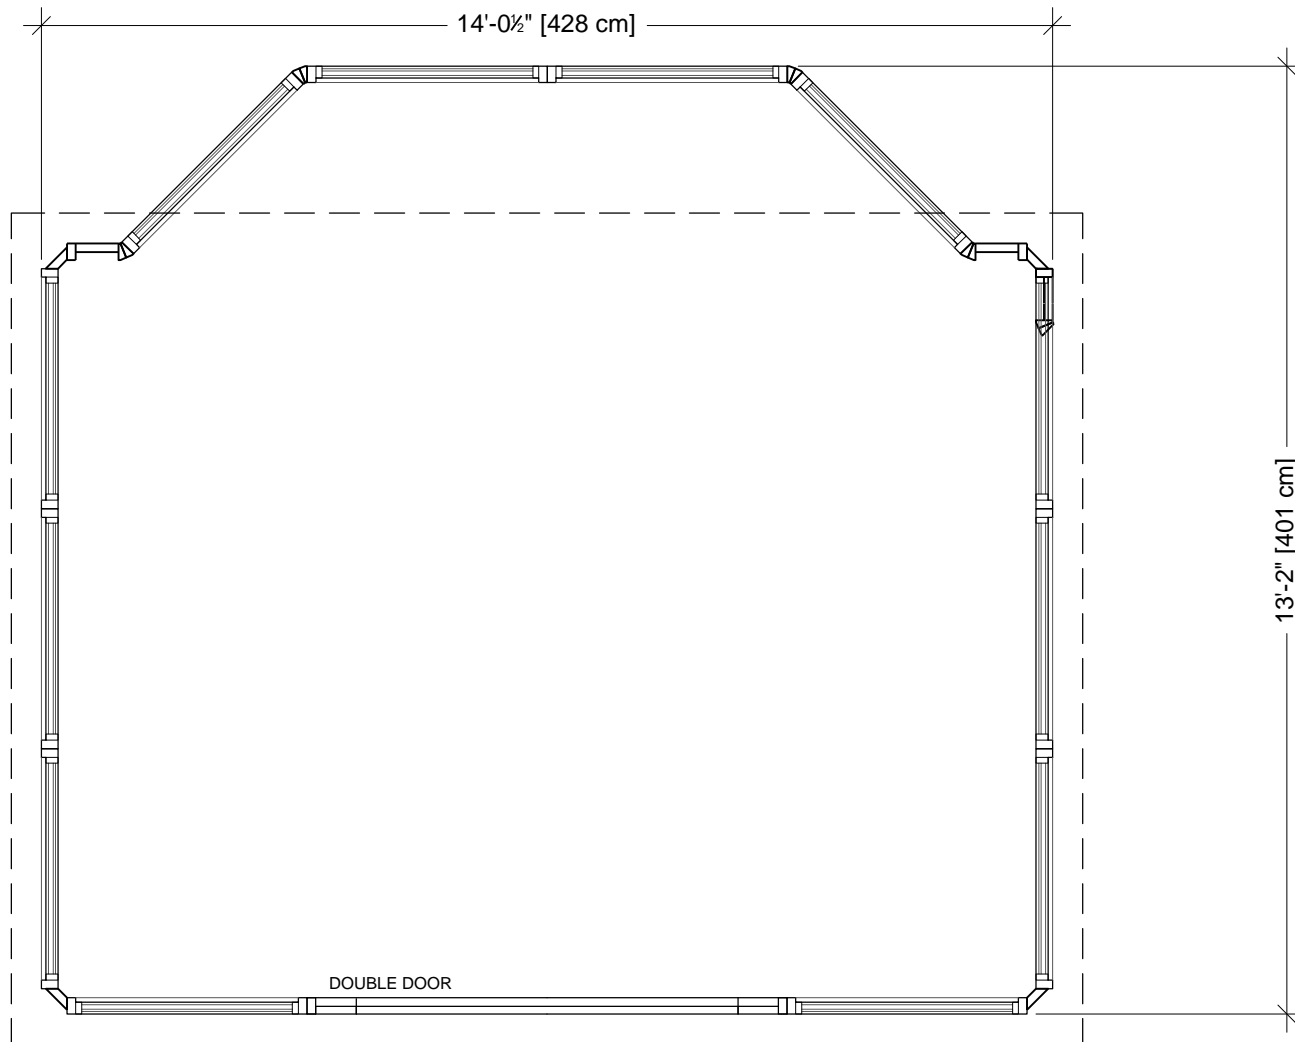

Side Elevation

Front Elevation

STANDARD

Whistler 11x14

CODE: 0177

Front Elevation

STANDARD

*Whistler 11x14*

CODE: 0177

Side Elevation

STANDARD

Resort 11x14

CODE: 0177

1 BAY

Resort 11x14

CODE: 0177