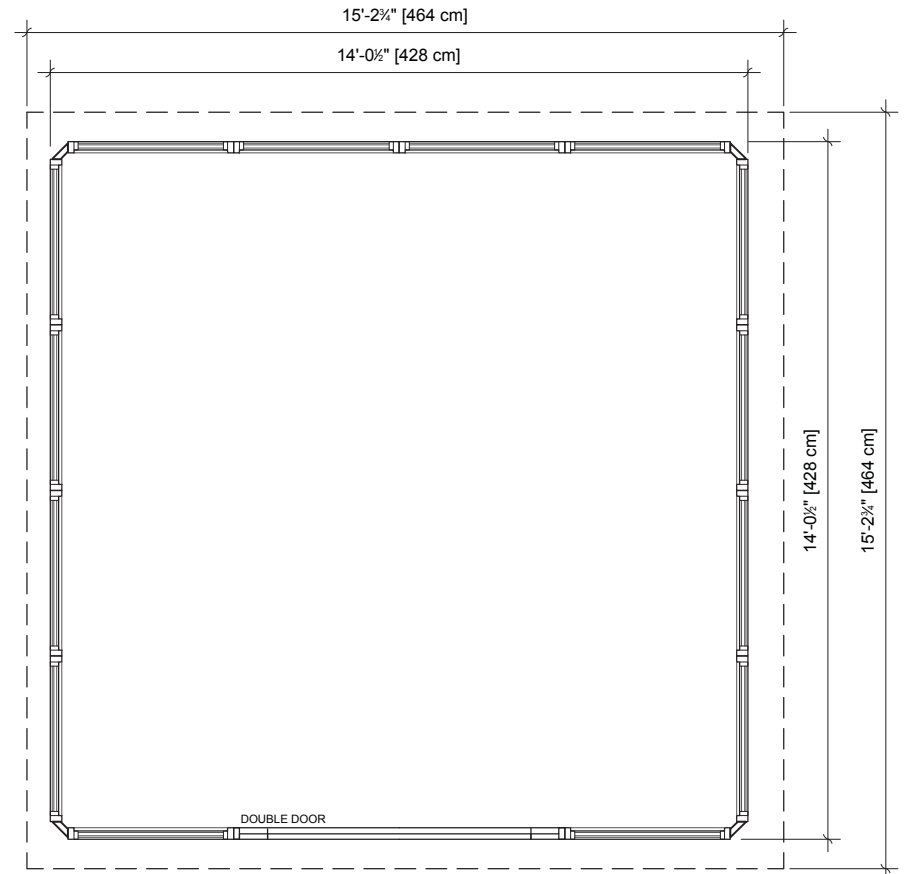

Side Elevation

Front Elevation

STANDARD

Whistler 11x14

CODE: 0177

Front Elevation

STANDARD

*Whistler 11x14*

CODE: 0177

Side Elevation

STANDARD

Resort 11x14

CODE: 0177

1 BAY

Resort 11x14

CODE: 0177