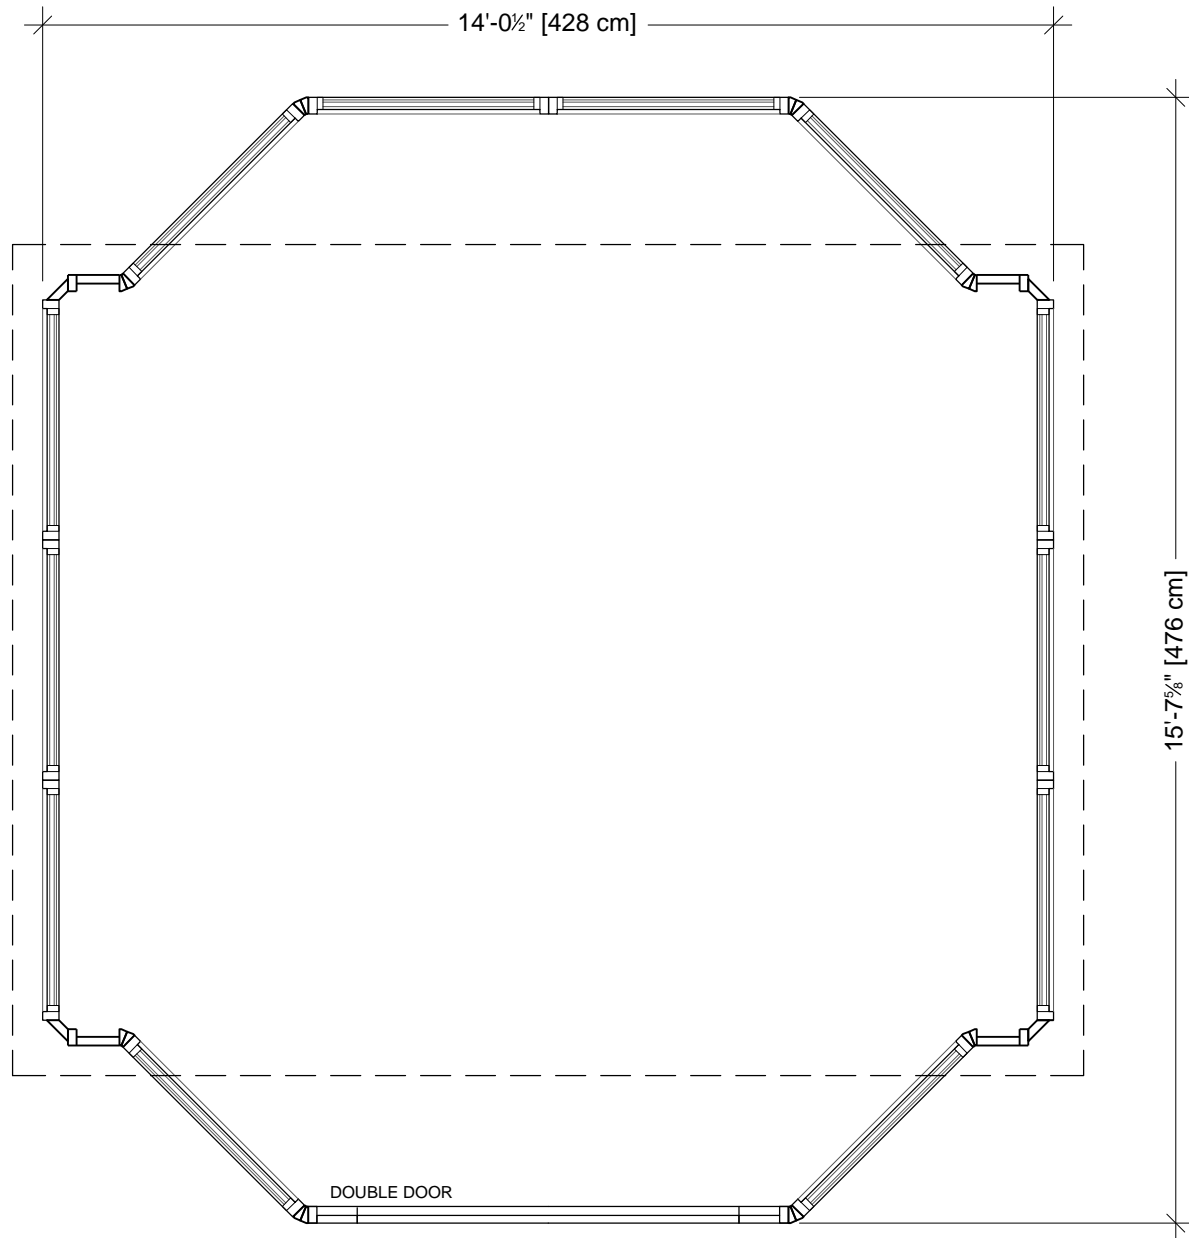

2 BAY OPPOSITE

Resort 11x14

CODE: 0177

TOLL FREE: 1-877-795-7423