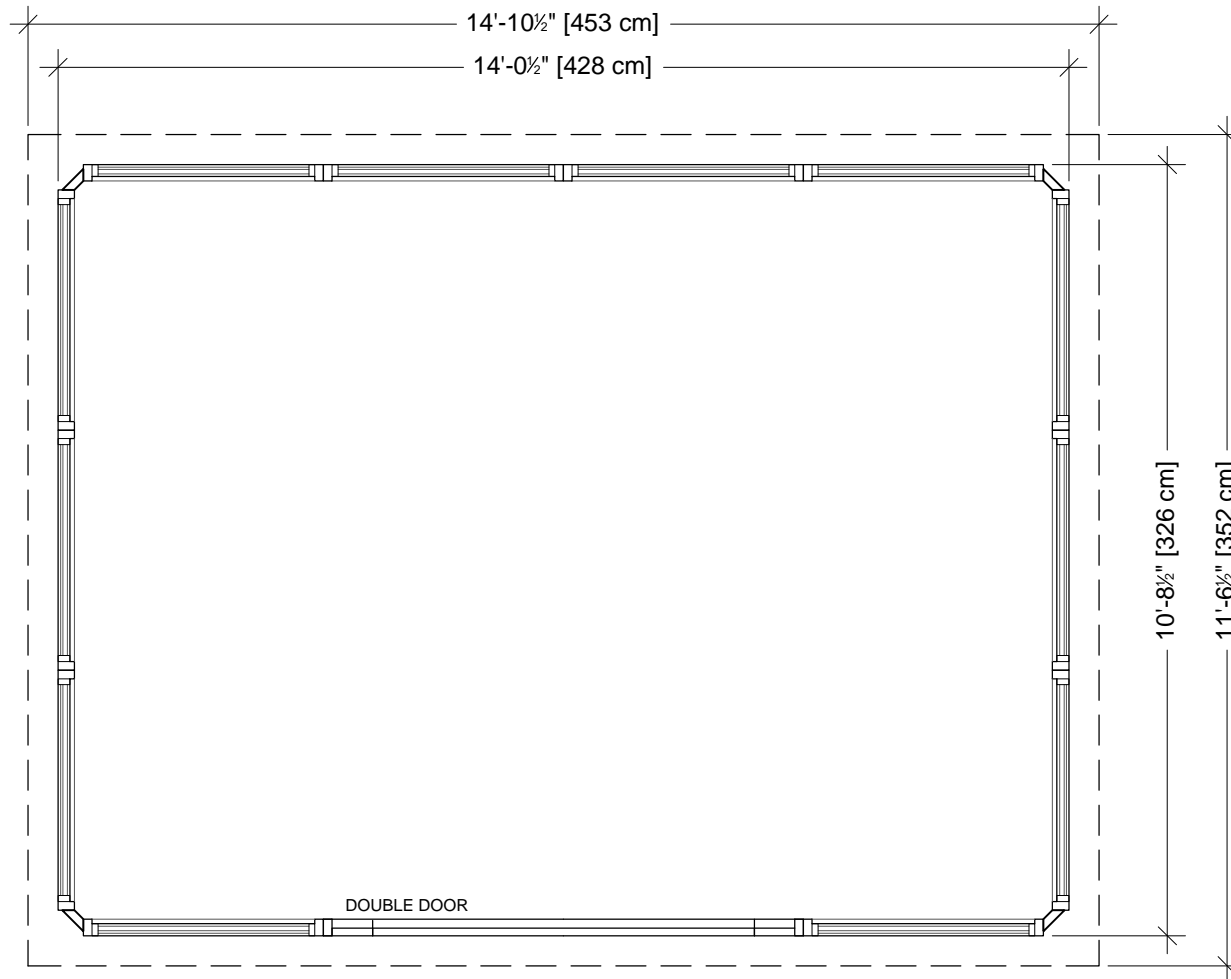

Front Elevation

STANDARD

Resort 11x14

CODE: 0177

Side Elevation

STANDARD

Resort 11x14

CODE: 0177