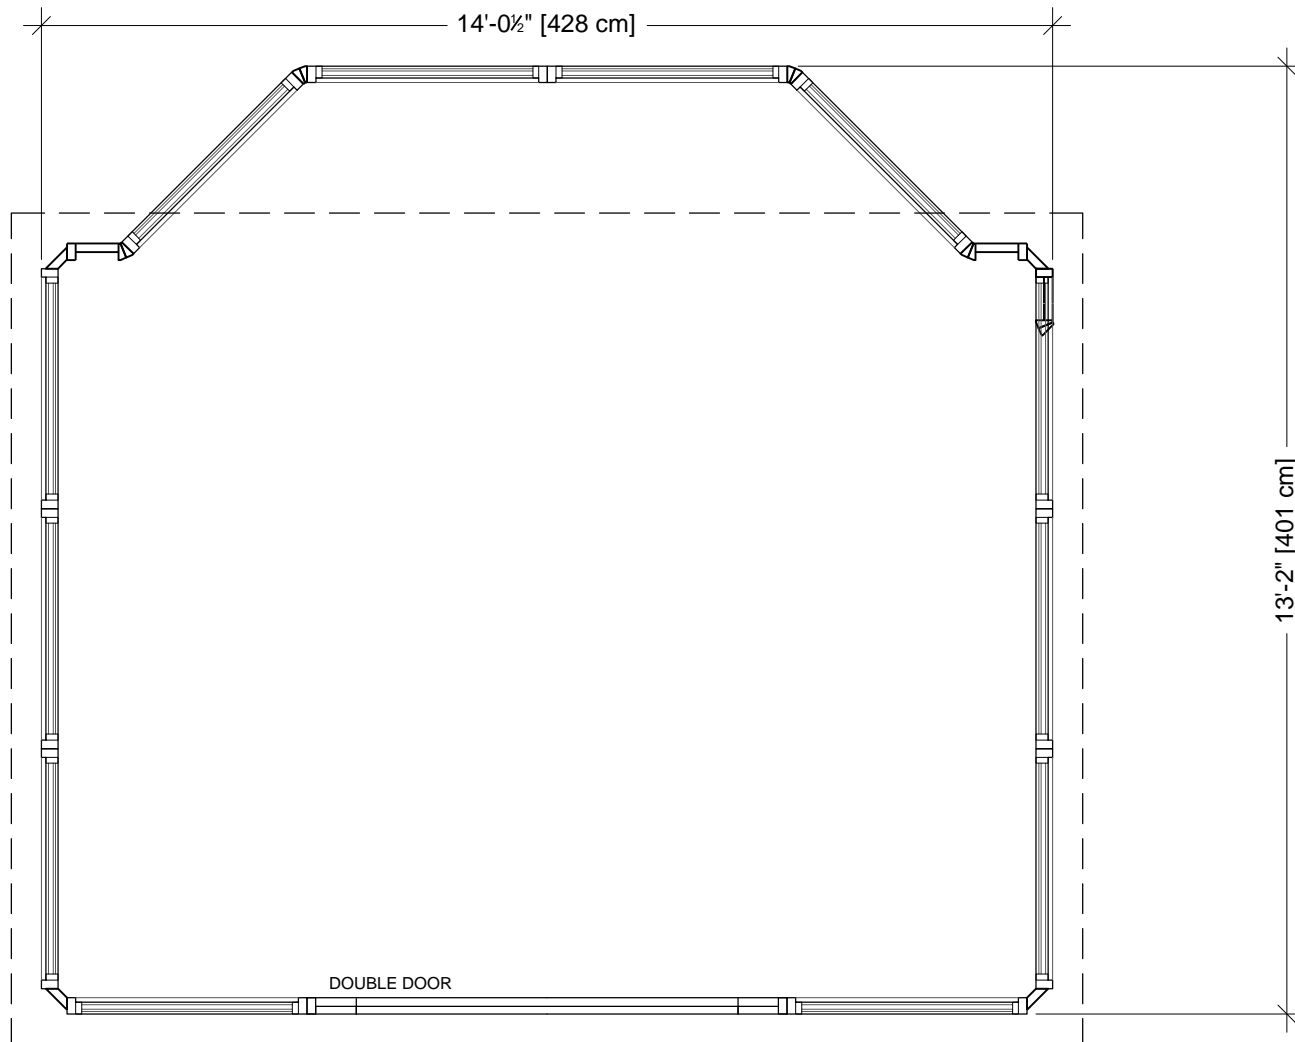

1 BAY

Resort 11x14

CODE: 0177

TOLL FREE: 1-877-795-7423