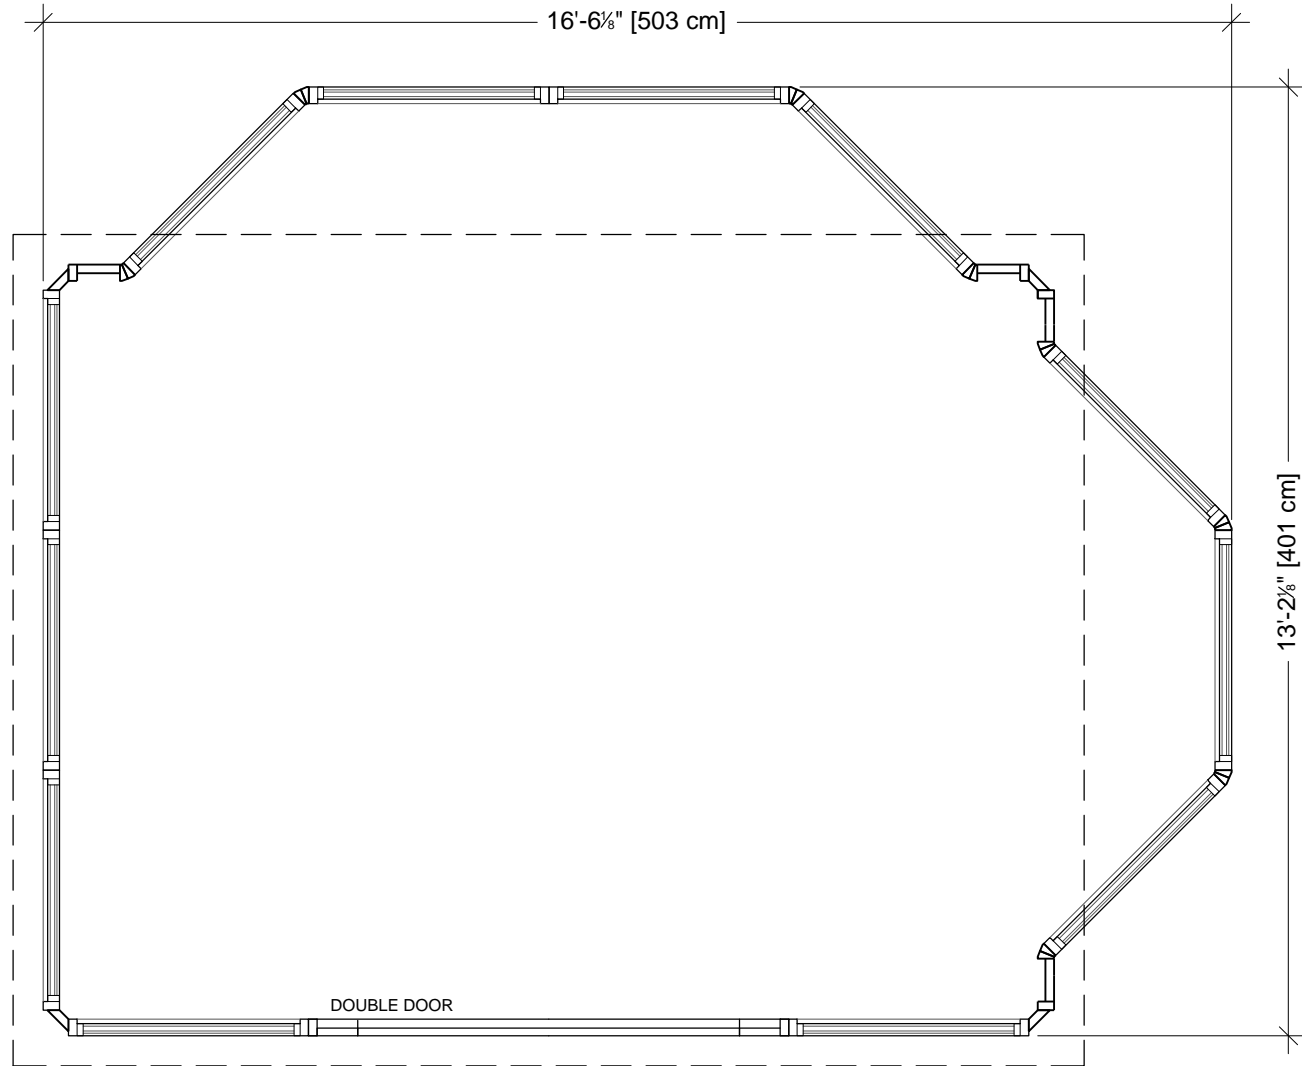

2 BAY ADJACENT

Resort 11x14

CODE: 0177

TOLL FREE: 1-877-795-7423